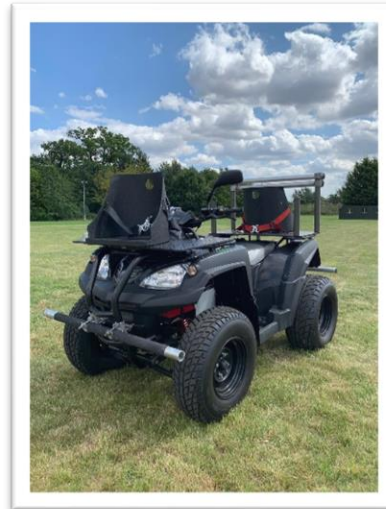

Dominator Electric Quad Tracking Vehicle Specifications

The “Dominator” Electric Quad Tracking Vehicle can cope with most type of terrain and is often used with a steady cam system. Being Electric it is virtually Silent, making it the perfect vehicle when recording sound, also ideal for filming in indoor spaces as it produces no fumes. It is capable of tracking at low speed and up to 40 Km/h. It can be used as a Motorised Dolly and has variable camera fixings front and rear. The Camera can be hand held, hard mounted or mounted via Remote Head with Wireless controls.

It is road registered. Additional mounts can be made for specific requirements.

Driven by one of our Precision Tracking Vehicle Drivers.

Standard Equipment	Optional Equipment
2 x Safety harnesses	Remote Head Mount / Post Rig
2 x Operator Seats with Lap Belts	Scaffold Rigging Kit
	Additional Rigs made on request
Dimensions / Weights	
Overall Length	2.0m
Width	1.33m (Exact Width)
Quad Height	850mm – Excluding height of rider
Rigging Plate Front and Back Height	830mm
Weight	405kg